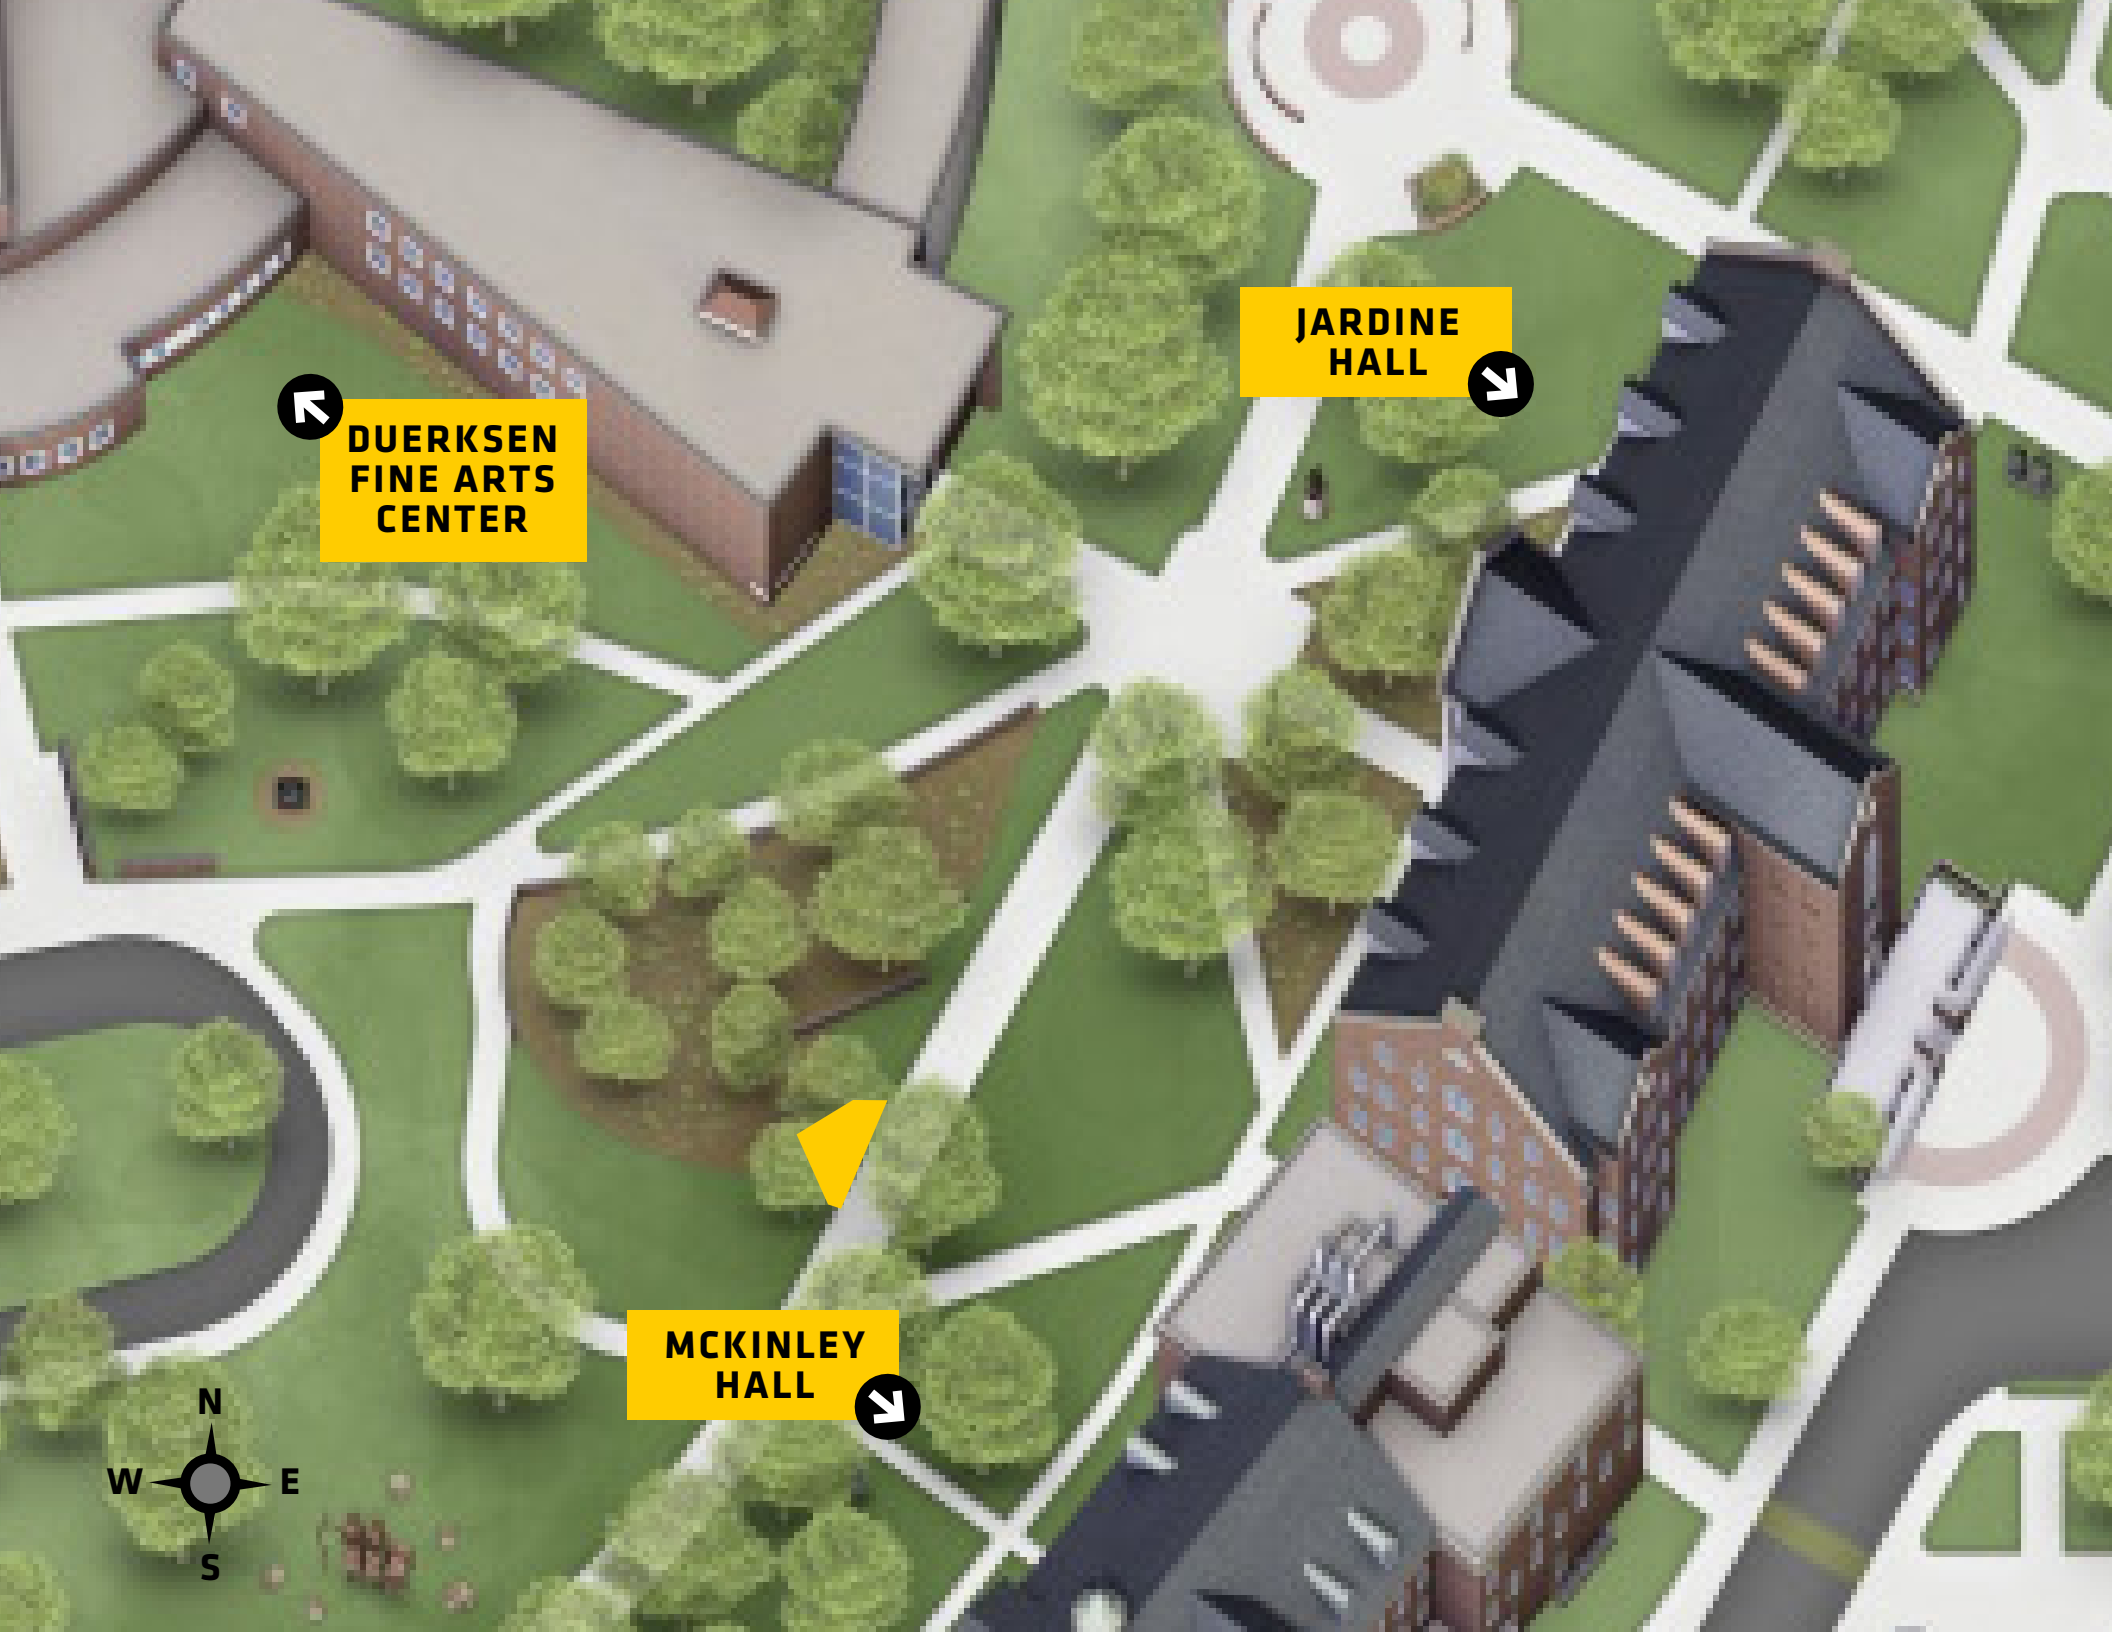

SHOCKER ALUMNI *Walkway*

LOOKING FOR YOUR INSCRIBED BRICK?

Use the options below to find the location along the brick walkway.

DESKTOP **CTRL** + F

If searching on desktop browser, press **CTRL+F** and enter the **brick recipient or purchaser last name** to begin.

ANDROID

1. Tap the **Find** icon.
2. **Search by brick recipient or purchaser last name**. Browser will highlight matching text.

**DUERKSEN
FINE ARTS
CENTER**

**JARDINE
HALL**

**MCKINLEY
HALL**

1-10

11-20

21-30